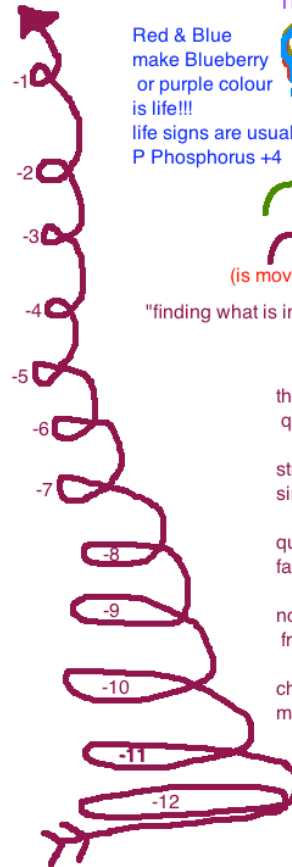

PLUS Elements DNA  
Yang Male

MINUS elements  
YIN Female

Red & Blue  
make Blueberry  
or purple colour  
is life!!!  
life signs are usually  
P Phosphorus +4

The BLOB

boy strand

girl strand

(is moving!!!)

"finding what is in common between them"

the boy is selecting the qualities in the girl

strand that are similar to his own

qualities...thus the father or male

nondominant strands from the girl are

chosen by the male strand...