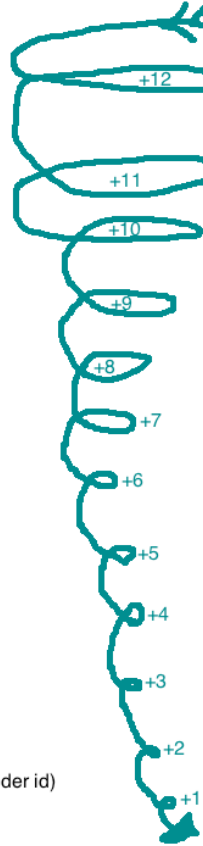

PLUS Elements DNA  
Yang Male

MINUS elements  
YIN Female

Red & Blue  
make Blueberry  
or purple colour  
is life!!!  
life signs are usually  
P Phosphorus +4

The BLOB

boy strand

girl strand

(is moving!!!)

"finding what is in common between them"

the boy is selecting the qualities in the girl

strand that are similar to his own

qualities...thus the father or male

nondominant strands from the girl are

chosen by the male strand...